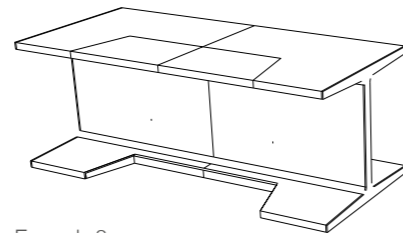

Available in 4-6 weeks

Download drawings:
receptek.co.uk/downloads

I-Beam Typical Configurations & Modules

Example 1
Made up of modules; IBM-EM1 /1000, IBM- IM1 / 1000, IBM-EM2 / 1000

Example 2
Made up of modules; IBM- EM1 /1000, IBM- EM2 /1000

Example 3
Made up of modules; IBS- EM1 /1200, IBS-IM1 / 1200, IBS- EM2 / 1200

Example 4
Made up of modules; IBS-EM1 / 1500, IBS-EM2/ 1500

To specify the I-Beam reception desk, request the drawing model files by emailing us: hello@receptek.co.uk

I-Beam Modules

Left hand end modules

Right hand end modules

Intermediate modules

Select Steel/Leather Modules

Module Name:
LH Metal End
- With user insert
Module Code:
IBM-EM1/1000
Module Size:
1000x900x750mm