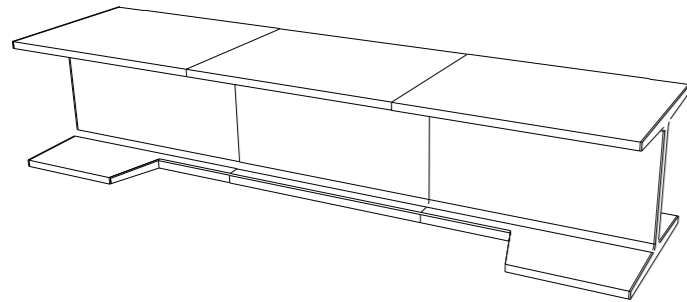

Available in 4-6 weeks

Download drawings:
receptek.co.uk/downloads

I-Beam Typical Configurations & Modules

Example 1
Made up of modules; IBM-EM1 /1000, IBM- IM1 / 1000, IBM-EM2 / 1000

Example 2
Made up of modules; IBM- EM1 /1000, IBM- EM2 /1000

Example 3
Made up of modules; IBS- EM1 /1200, IBS-IM1 / 1200, IBS- EM2 / 1200

Example 4
Made up of modules; IBS-EM1 / 1500, IBS-EM2/ 1500

To specify the I-Beam reception desk, request the drawing model files by emailing us: hello@receptek.co.uk

I-Beam Modules

Left hand end modules

Right hand end modules

Intermediate modules

Select Steel/Leather Modules

Module Name:
LH Metal End
- With user insert
Module Code:
IBM-EM1/1000
Module Size:
1000x900x750mm