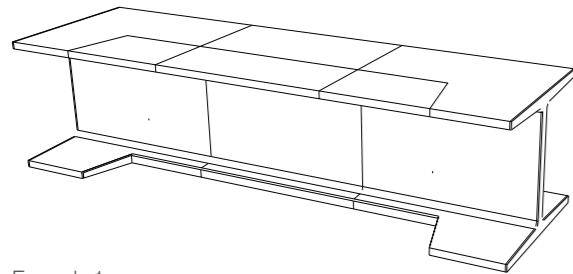

I-Beam Typical Configurations & Modules

Example 1
Made up of modules; IBM-EM1 /1000, IBM- IM1 / 1000, IBM-EM2 / 1000