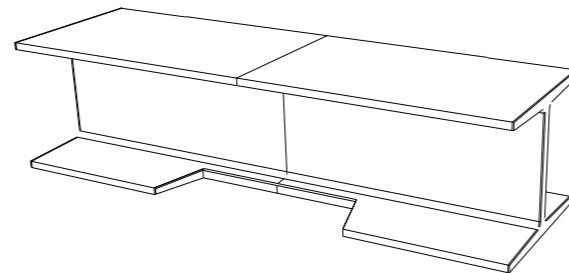

Available in 4-6 weeks

Download drawings:
receptek.co.uk/downloads

I-Beam Typical Configurations & Modules

Example 1
Made up of modules; IBM-EM1 /1000, IBM- IM1 / 1000, IBM-EM2 / 1000

Example 2
Made up of modules; IBM- EM1 /1000, IBM- EM2 /1000

Example 3
Made up of modules; IBS- EM1 /1200, IBS-IM1 / 1200, IBS- EM2 / 1200

Example 4
Made up of modules; IBS-EM1 / 1500, IBS-EM2/ 1500

To specify the I-Beam reception desk, request the drawing model files by emailing us: hello@receptek.co.uk