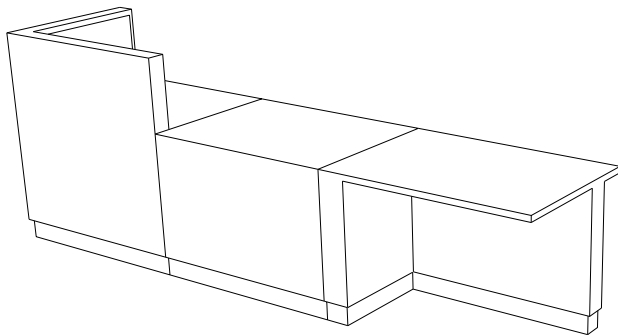

Key features

Solid Surface Material (Corian)

Spray Lacquered

Laminated MDF

Modular on specification, seamless on installation

Easy to specify modular components CAD and BIM files available

Three height options of 750 mm and 1100 mm as standard

Example 1
Made up of modules; B-EM3 / 1000, B-IM1 / 1000,
B-HRC / 750, B-EM4 / 1000

Example 2
Made up of modules; B-EM3 / 1000, B-IM1 / 1000,
B-LRC / 750, B-DDA / 100

Example 3
Made up of modules; B-EM3 / 1000, B-IM1 / 1000, B-DDA / 1000

Example 4
Made up of modules; B-EM3 / 1000, B-EM2 / 1000

Block Modules

Left hand end modules

Module Name:
Low Left End
Module Code:
B-EM1/1000
Module Size:
1000x750x750mm

Module Name:
High Left End
Module Code:
B-EM3/1000
Module Size:
1000x750x1100mm