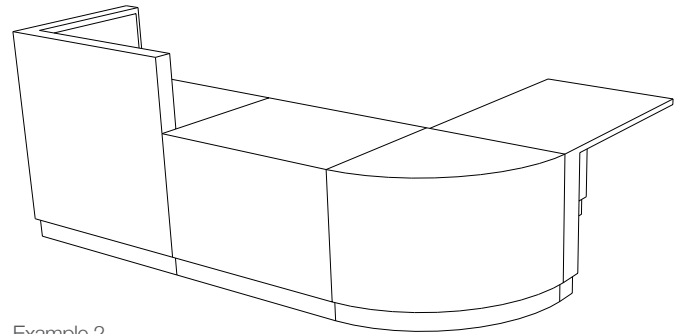

Key features

Solid Surface Material (Corian)

Spray Lacquered

Laminated MDF

Modular on specification, seamless on installation

Easy to specify modular components CAD and BIM files available

Three height options of 750 mm and 1100 mm as standard

Example 1
Made up of modules; B-EM3 / 1000, B-IM1 / 1000,
B-HRC / 750, B-EM4 / 1000

Example 2
Made up of modules; B-EM3 / 1000, B-IM1 / 1000,
B-LRC / 750, B-DDA / 100

Example 3
Made up of modules; B-EM3 / 1000, B-IM1 / 1000, B-DDA / 1000

Example 4
Made up of modules; B-EM3 / 1000, B-EM2 / 1000

Block Modules

Left hand end modules

Module Name:
Low Left End
Module Code:
B-EM1/1000
Module Size:
1000x750x750mm

Module Name:
High Left End
Module Code:
B-EM3/1000
Module Size:
1000x750x1100mm