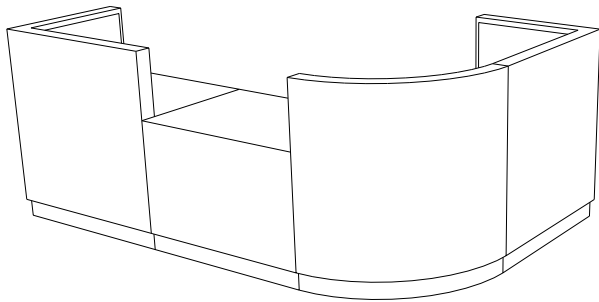

Key features

Solid Surface Material (Corian)

Spray Lacquered

Laminated MDF

Modular on specification, seamless on installation

Easy to specify modular components CAD and BIM files available

Three height options of 750 mm and 1100 mm as standard

Example 1
Made up of modules; B-EM3 / 1000, B-IM1 / 1000,
B-HRC / 750, B-EM4 / 1000

Example 2
Made up of modules; B-EM3 / 1000, B-IM1 / 1000,
B-LRC / 750, B-DDA / 100

Example 3
Made up of modules; B-EM3 / 1000, B-IM1 / 1000, B-DDA / 1000

Example 4
Made up of modules; B-EM3 / 1000, B-EM2 / 1000

Block Modules

Left hand end modules

Module Name:
Low Left End
Module Code:
B-EM1/1000
Module Size:
1000x750x750mm

Module Name:
High Left End
Module Code:
B-EM3/1000
Module Size:
1000x750x1100mm