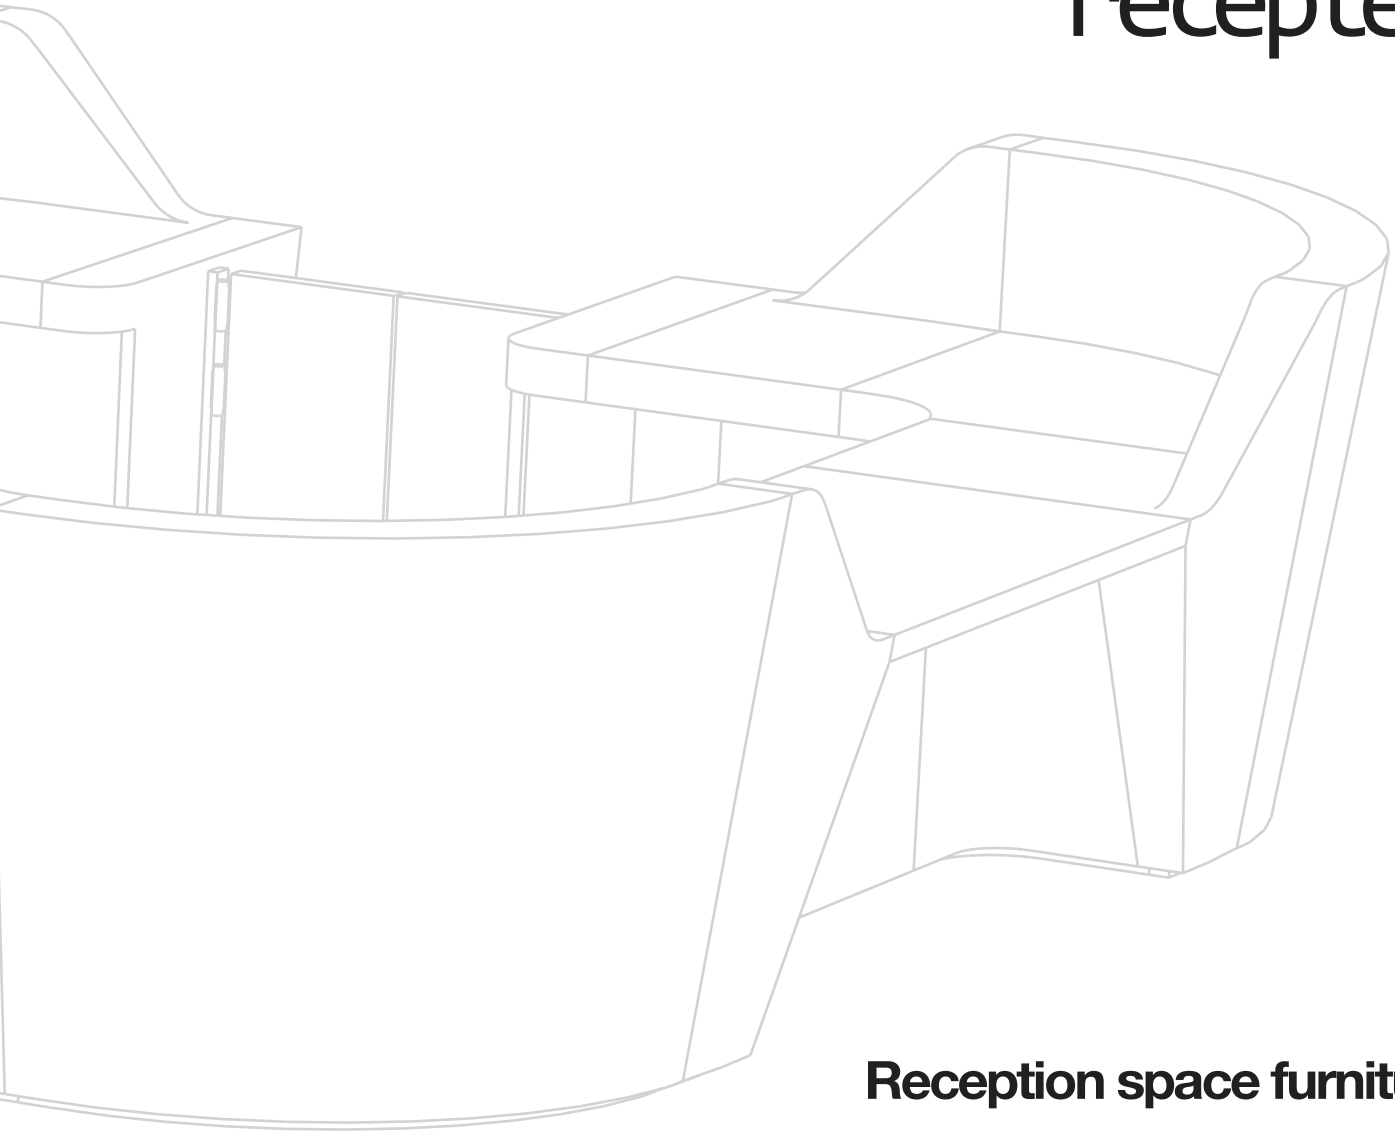

receptek

Reception space furniture

BLOCK

The essence of understated elegance.

First exhibited at a small exhibition in Harrogate in 2008, Block quickly became one of our most popular Reception desk designs.

Key features

Solid Surface Material (Corian)

Spray Lacquered

Laminated MDF

Modular on specification, seamless on installation

Easy to specify modular components CAD and BIM files available

Three height options of 750 mm and 1100 mm as standard