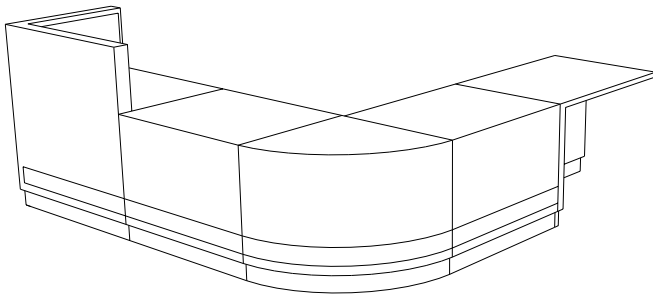

**Key features**

Solid Surface Material (Corian)

Spray Lacquered

Laminated MDF

Modular on specification, seamless on installation

Easy to specify modular components CAD and BIM files available

Three height options of 750 mm and 1100 mm as standard

## Block Light Typical Configurations & Modules

Example 1  
Made up of modules; BL- EM3 / 1000, BL- EM2 / 1000

Example 2  
Made up of modules; BL-EM3 / 1000, BL-IM1 / 1000, BL- DDA / 1000

Example 3  
Made up of modules; BL-EM3 / 1000, BL-IM1 / 1000, BL-LRC / 750,  
BL-IM1 / 1000, BL-DDA / 1000

Example 4  
Made up of modules; BL- EM3 / 1000, BL- IM1 / 1000,  
BL- LRC / 750, BL- EM4 / 1000