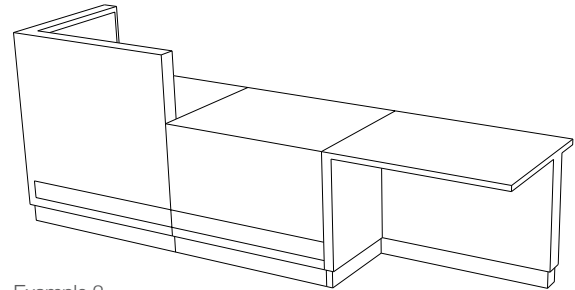

**Key features**

Solid Surface Material (Corian)

Spray Lacquered

Laminated MDF

Modular on specification, seamless on installation

Easy to specify modular components CAD and BIM files available

Three height options of 750 mm and 1100 mm as standard

## Block Light Typical Configurations & Modules

Example 1  
Made up of modules; BL- EM3 / 1000, BL- EM2 / 1000

Example 2  
Made up of modules; BL-EM3 / 1000, BL-IM1 / 1000, BL- DDA / 1000

Example 3  
Made up of modules; BL-EM3 / 1000, BL-IM1 / 1000, BL-LRC / 750,  
BL-IM1 / 1000, BL-DDA / 1000

Example 4  
Made up of modules; BL- EM3 / 1000, BL- IM1 / 1000,  
BL- LRC / 750, BL- EM4 / 1000