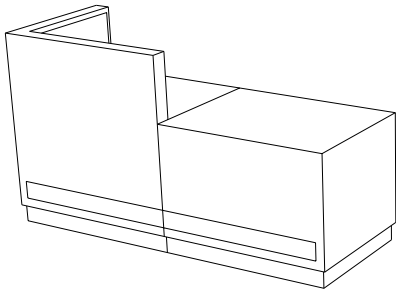

**Key features**

Solid Surface Material (Corian)

Spray Lacquered

Laminated MDF

Modular on specification, seamless on installation

Easy to specify modular components CAD and BIM files available

Three height options of 750 mm and 1100 mm as standard

## Block Light Typical Configurations & Modules

Example 1  
Made up of modules; BL- EM3 / 1000, BL- EM2 / 1000

Example 2  
Made up of modules; BL-EM3 / 1000, BL-IM1 / 1000, BL- DDA / 1000

Example 3  
Made up of modules; BL-EM3 / 1000, BL-IM1 / 1000, BL-LRC / 750,  
BL-IM1 / 1000, BL-DDA / 1000

Example 4  
Made up of modules; BL- EM3 / 1000, BL- IM1 / 1000,  
BL- LRC / 750, BL- EM4 / 1000