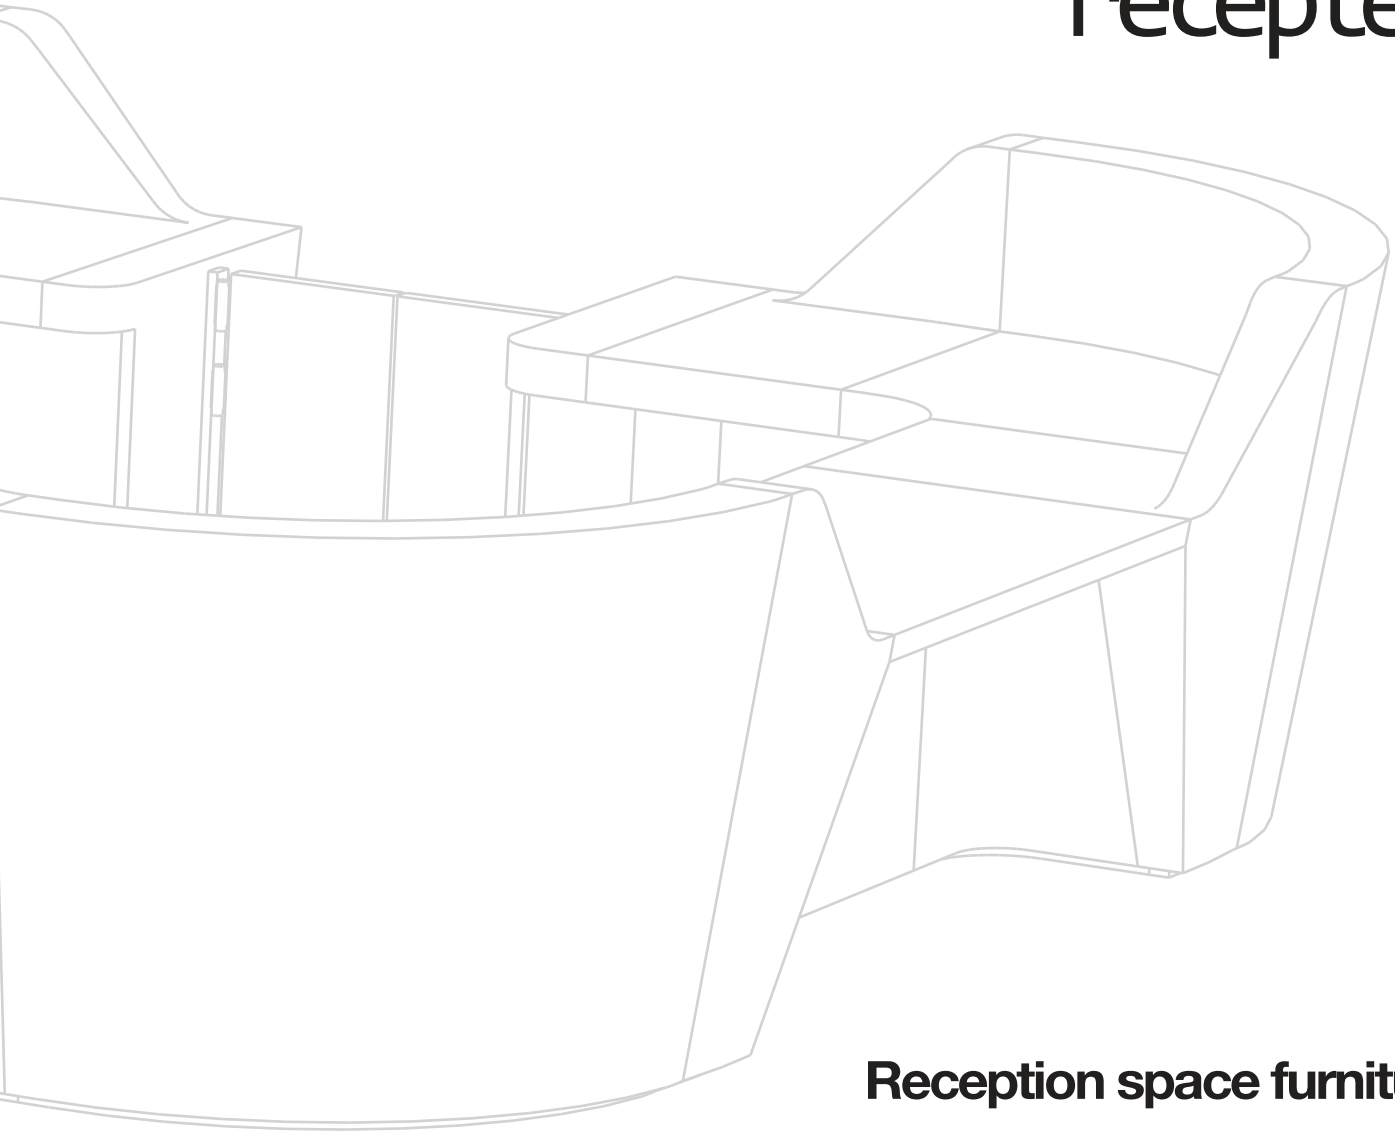

receptek

**Reception space furniture**

# BLOCK LIGHT

**A simple twist on the standard Block product, Block Light adds some zing without detracting from the original design intent.**

**Designers Comment:**

“Whether sitting in a small reception area or in a huge atrium this product never looks out of place.”