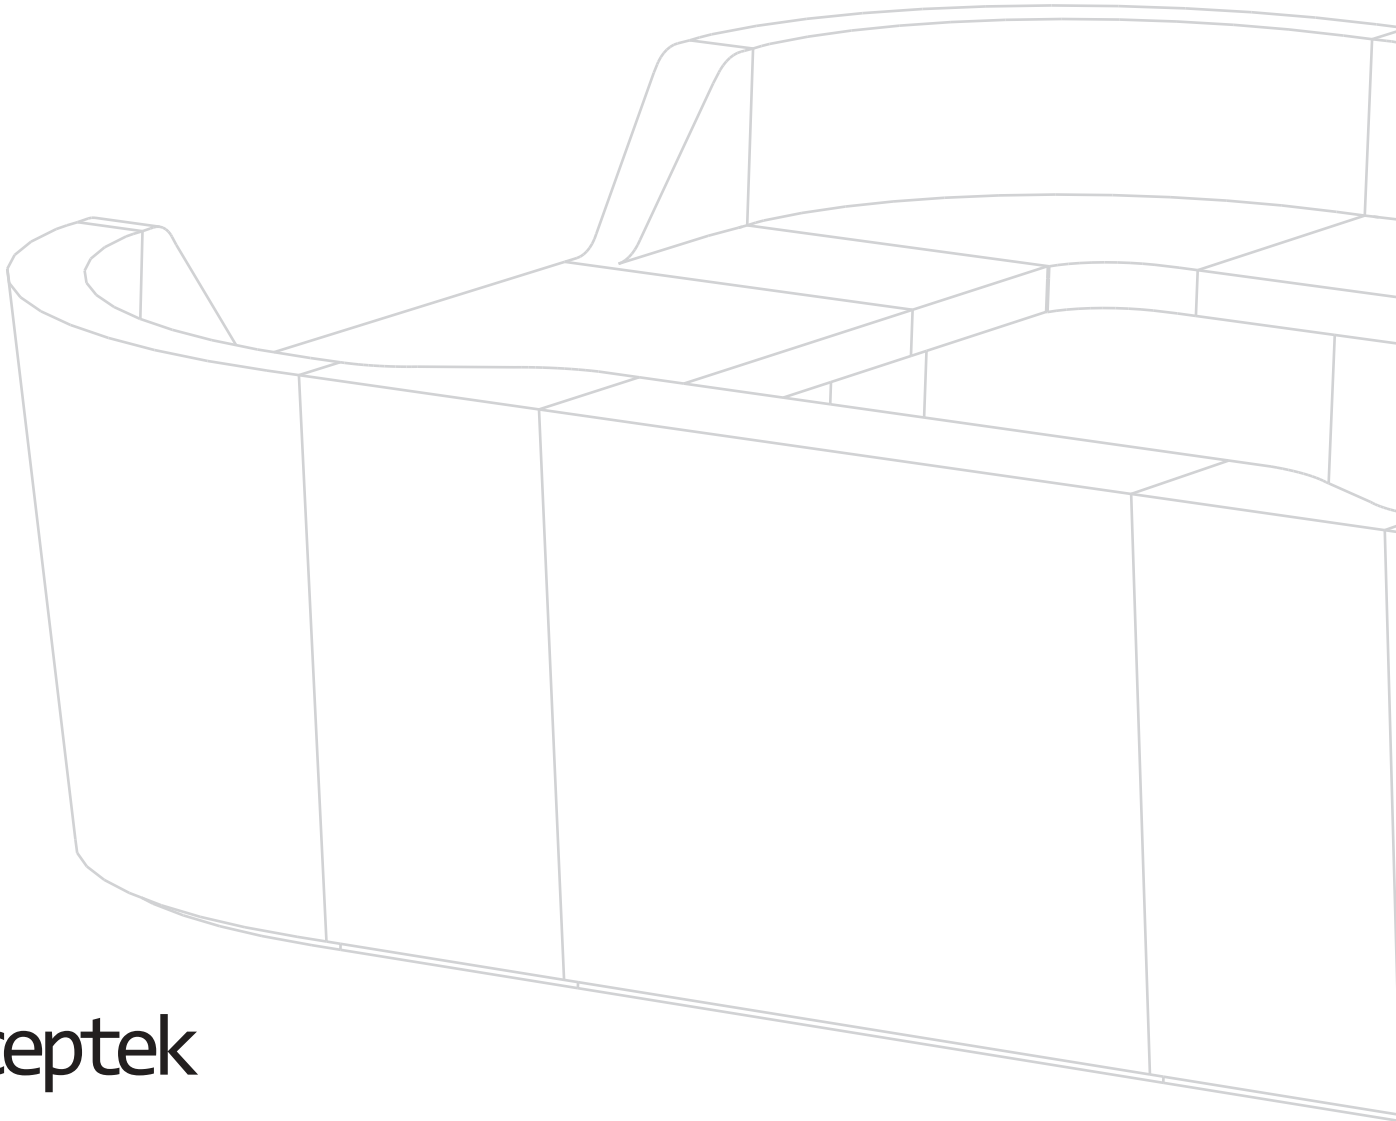

Module Name:  
**DDA Section**  
Module Code:  
**BL-DDA/1000**  
Module Size:  
**1000x750x750mm**

Products

receptek | Block Light

Products

receptek

---

**Contact Us**

+44(0)1472 360 111  
hello@receptek.co.uk  
www.receptek.co.uk