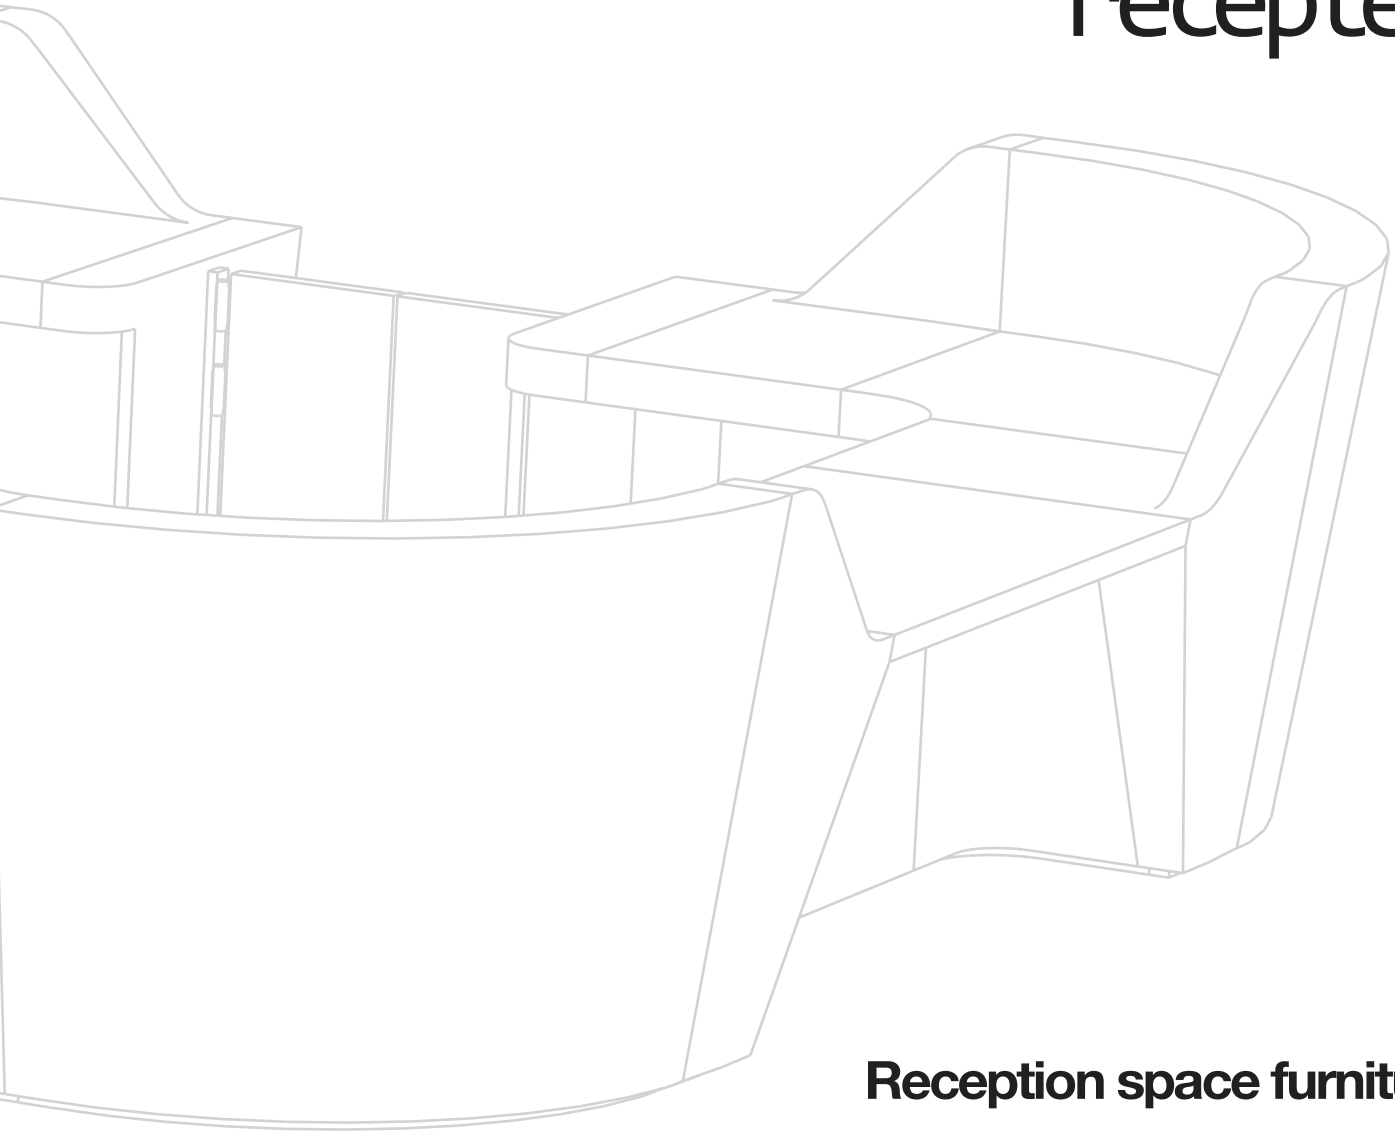

receptek

Reception space furniture

GEOMETRIC

Organic, Unconventional, a real Free Spirit.

Geometric breaks all the rules of conventional reception desk design where symmetry would normally play a major part.

Perhaps anarchy is too strong a word for this style but 'no rules thank you' is the message it conveys.

Designers Comment:

"If you set out to design a reception desk without one angle, plane or dimension repeating itself you could end up with a disaster, or, you could create something really great. It's a fine line but Geometric nails it!"