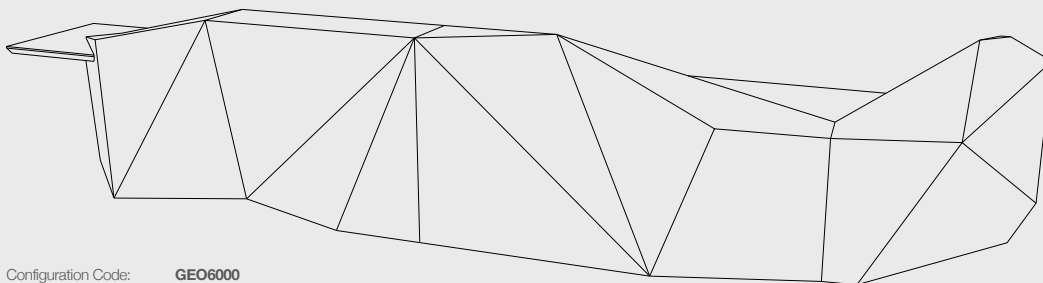

Configuration Code: **GEO6000**
Module Size: **6000mm**