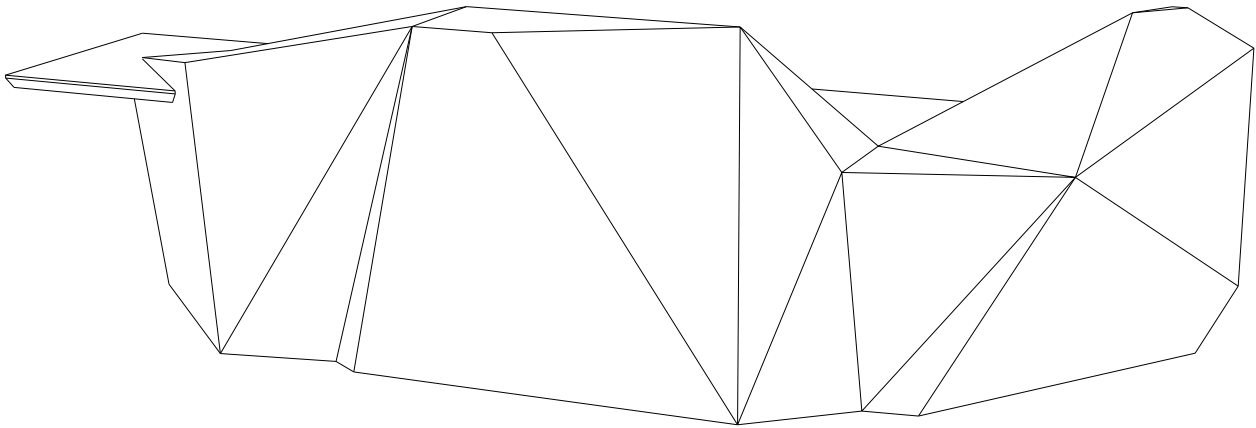

Geometric Typical Configurations & Modules

Configuration Code: **GEO4000**
Module Size: **4000mm**