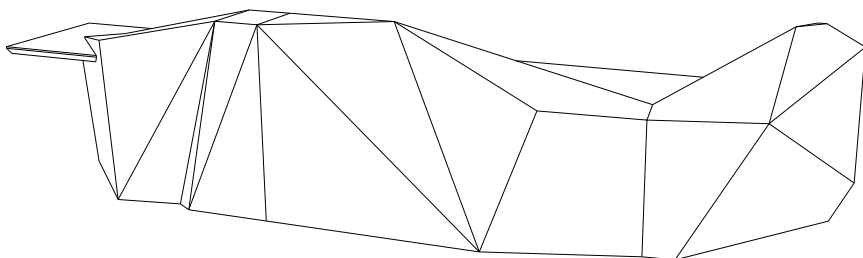

Available in 4–6 weeks

Geometric Typical Configurations & Modules

Configuration Code: **GEO4000**
Module Size: **4000mm**

Geometric Modules

Configuration Code: **GEO3000**
Module Size: **3000mm**

Configuration Code: **GEO4000**
Module Size: **4000mm**