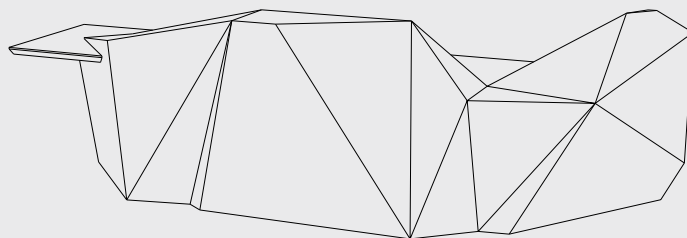

Available in 4–6 weeks

Geometric Typical Configurations & Modules

Configuration Code: **GEO4000**
Module Size: **4000mm**

Geometric Modules

Configuration Code: **GEO3000**
Module Size: **3000mm**

Configuration Code: **GEO4000**
Module Size: **4000mm**