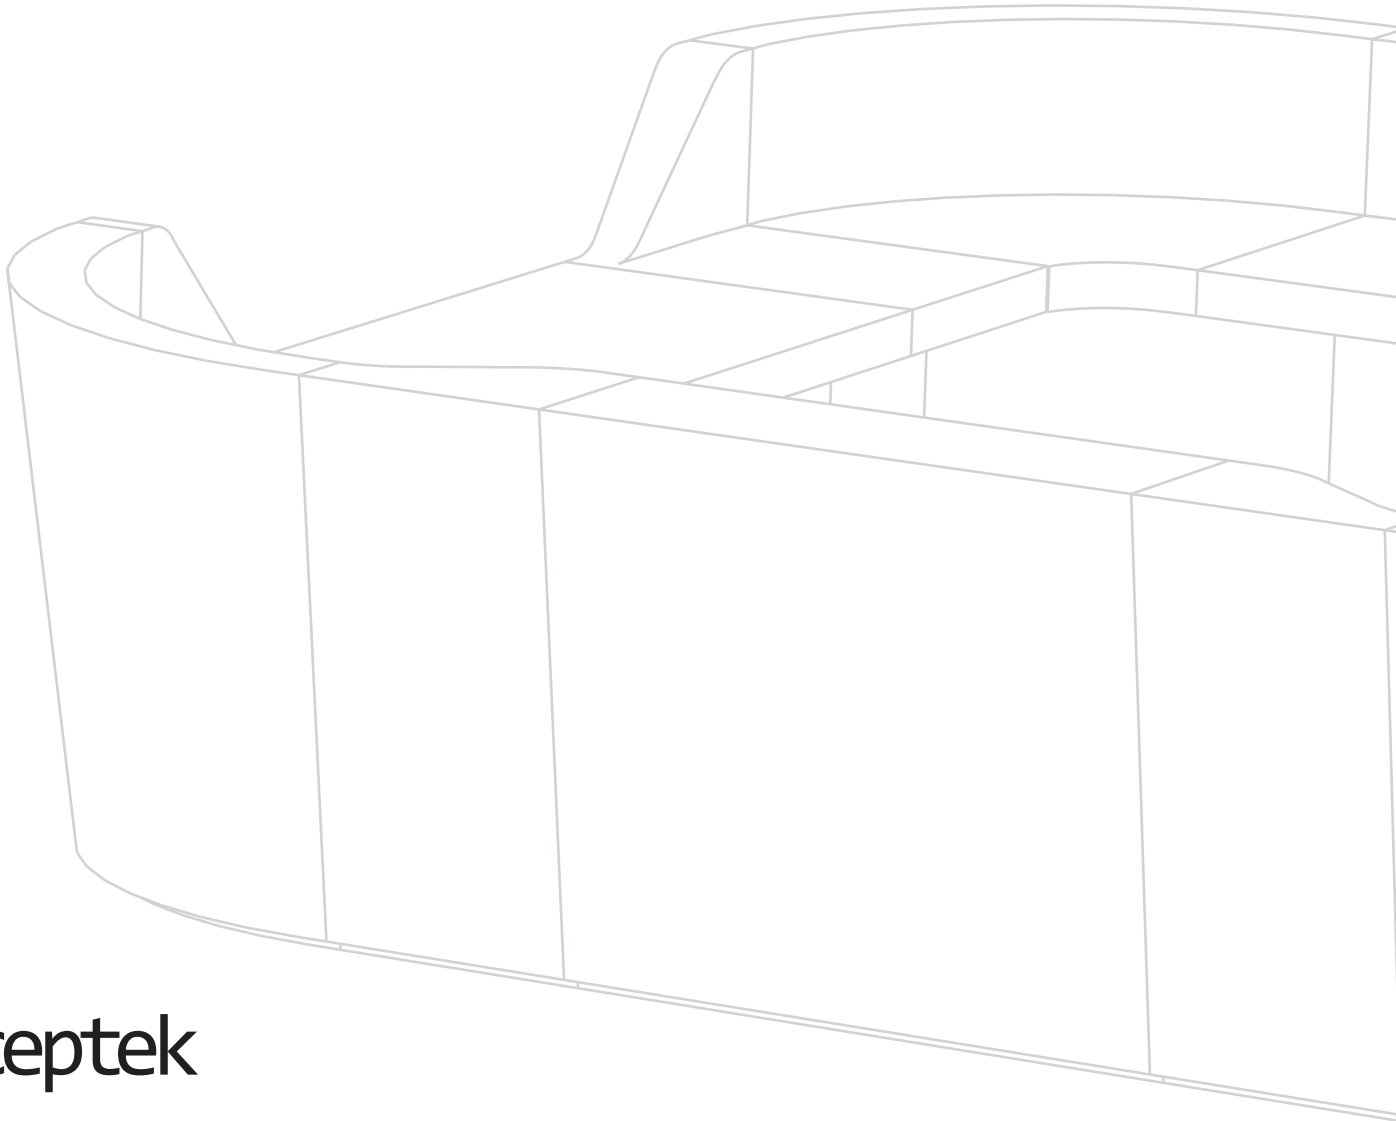

receptek

Contact Us

+44(0)1472 360 111
hello@receptek.co.uk
www.receptek.co.uk

Head Office

Receptek, Estate Road 2,
South Humberside Industrial Estate,
Grimsby, DN31 2TG