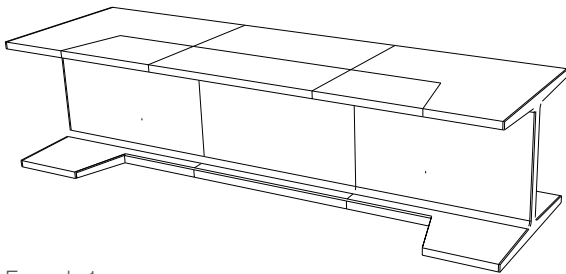

I-Beam Typical Configurations & Modules

Example 1
Made up of modules; IBM-EM1 /1000, IBM- IM1 / 1000, IBM-EM2 / 1000