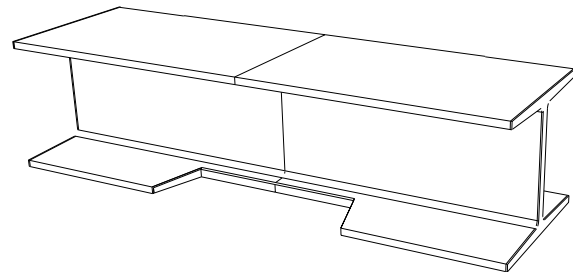

Available in 4–6 weeks

I-Beam Typical Configurations & Modules

Example 1
Made up of modules; IBM-EM1 /1000, IBM- IM1 / 1000, IBM-EM2 / 1000

Example 2
Made up of modules; IBM- EM1 /1000, IBM- EM2 /1000

Example 3
Made up of modules; IBS- EM1 /1200, IBS-IM1 / 1200, IBS- EM2 / 1200

Example 4
Made up of modules; IBS-EM1 / 1500, IBS-EM2/ 1500

I-Beam Modules

Left hand end modules

Select Steel/Leather Modules

Module Name:
LH Metal End
- With user insert
Module Code:
IBM-EM1/1000
Module Size:
1000x900x750mm