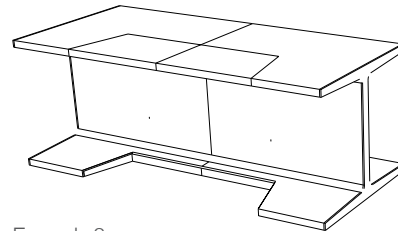

Blackened Mild Steel (Leather Inlay)

Solid Surface Material (Corian)

Modular on specification

Easy to specify modular components CAD and BIM files available

Height 750mm as standard

DDA modules available

Various colour options available

Available in 4–6 weeks

I-Beam Typical Configurations & Modules

Example 1
Made up of modules; IBM-EM1 /1000, IBM- IM1 / 1000, IBM-EM2 / 1000

Example 2
Made up of modules; IBM- EM1 /1000, IBM- EM2 /1000

Example 3
Made up of modules; IBS- EM1 /1200, IBS-IM1 / 1200, IBS- EM2 / 1200