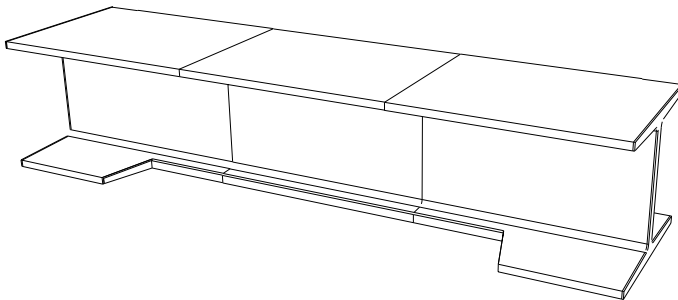

Available in 4–6 weeks

I-Beam Typical Configurations & Modules

Example 1
Made up of modules; IBM-EM1 /1000, IBM- IM1 / 1000, IBM-EM2 / 1000

Example 2
Made up of modules; IBM- EM1 /1000, IBM- EM2 /1000

Example 3
Made up of modules; IBS- EM1 /1200, IBS-IM1 / 1200, IBS- EM2 / 1200

Example 4
Made up of modules; IBS-EM1 / 1500, IBS-EM2/ 1500

I-Beam Modules

Left hand end modules

Select Steel/Leather Modules

Module Name:
LH Metal End
- With user insert
Module Code:
IBM-EM1/1000
Module Size:
1000x900x750mm